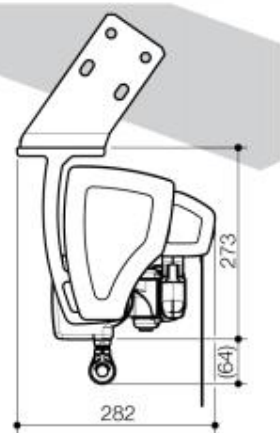

Rafter installation