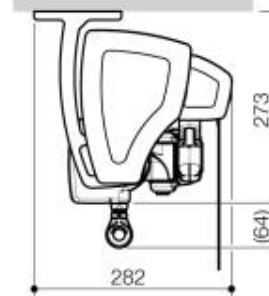

Ceiling installation