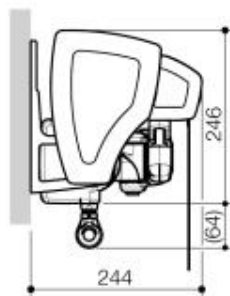

Awning VIVA super 7040, with arm covering profile

Wall installation