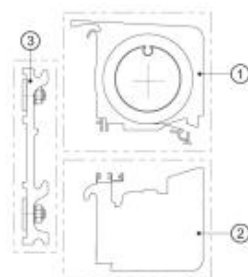

Max. størrelse: Bredde: 700 cm. Udfald: 400 cm.
Hældning fra 5°- 40°.

Lateral view

Folding arm with hidden high-strength pull cord
Optionally available with integrated LED lighting.

Awning PAN 7040 retracted

Wall installation

Modular separation for easy installation

Adjusting washers for the precise positioning of the brackets

Legend: 1) Upper modular group
2) Lower modular group
3) Brackets and installation material