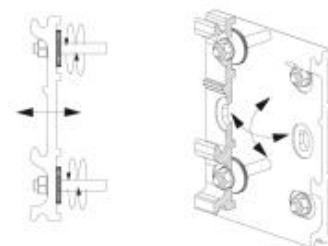

Max. størrelse: Bredde: 700 cm. Udfald: 400 cm.
Hældning fra 5°- 40°.

Lateral view

Folding arm with hidden high-strength pull cord
Optionally available with integrated LED lighting.

Awning PAN 7040 retracted

Wall installation

Modular separation for easy installation

Adjusting washers for the precise positioning of the brackets

Legend: 1) Upper modular group
2) Lower modular group
3) Brackets and installation material