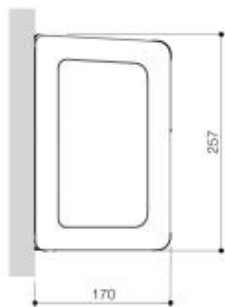

Max. størrelse: Bredde: 700 cm. Udfald: 400 cm.
Hældning fra 5°- 40°.

Lateral view

Folding arm with hidden high-strength pull cord
Optionally available with integrated LED lighting.

Awning PAN 7040 retracted