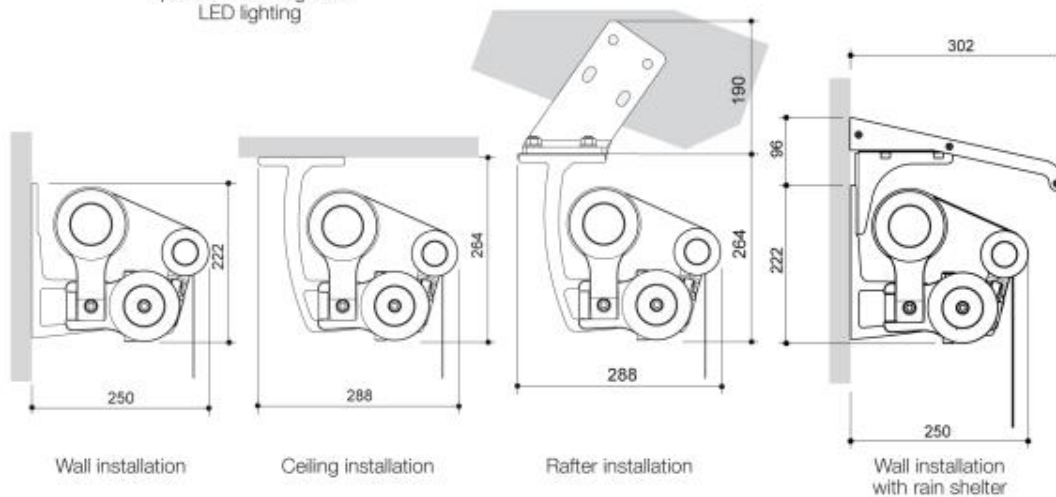

### AREIA

Max. størrelse i ét stykke: Bredde: 700 cm. Udfald: 400 cm.

Max. størrelse samlet: Bredde: 1400 cm. Udfald: 400 cm.

Hældning fra 5° - 60°.

Lateral view with solid arm bearing

Folding arm with hidden high-strength pull cord optional with integrated LED lighting

### Valance

Valance no. 1

Valance no. 2

Valance no. 3

Valance no. 4

Valance no. 5

Wall installation

Ceiling installation

Rafter installation

Wall installation with rain shelter